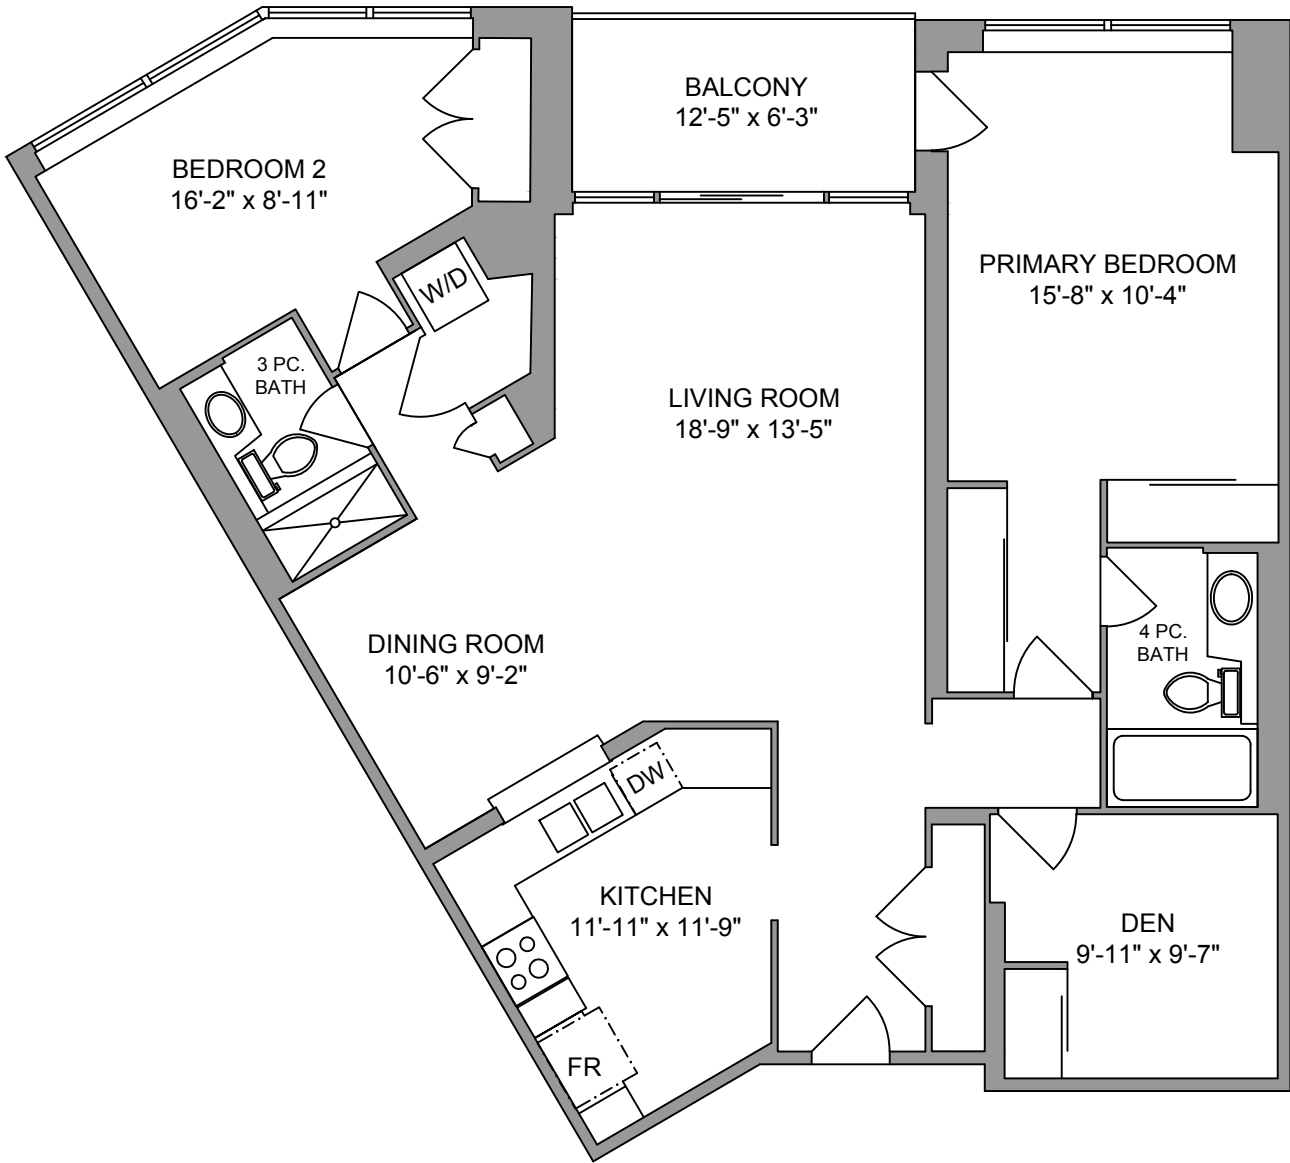

MAIN FLOOR
 1352 SQ. FT.
 8' CEILING

STANWAY
 REAL ESTATE

NORTH

617-3181 BAYVIEW AVE		
JULY 30, 2024		
PREPARED FOR THE EXCLUSIVE USE OF STANWAY REAL ESTATE PLANS MAY NOT BE 100% ACCURATE. IF CRITICAL BUYER TO VERIFY.		
FLOOR	AREA (SQ. FT.)	
	FINISHED	DECK / PATIO
MAIN	1352	77